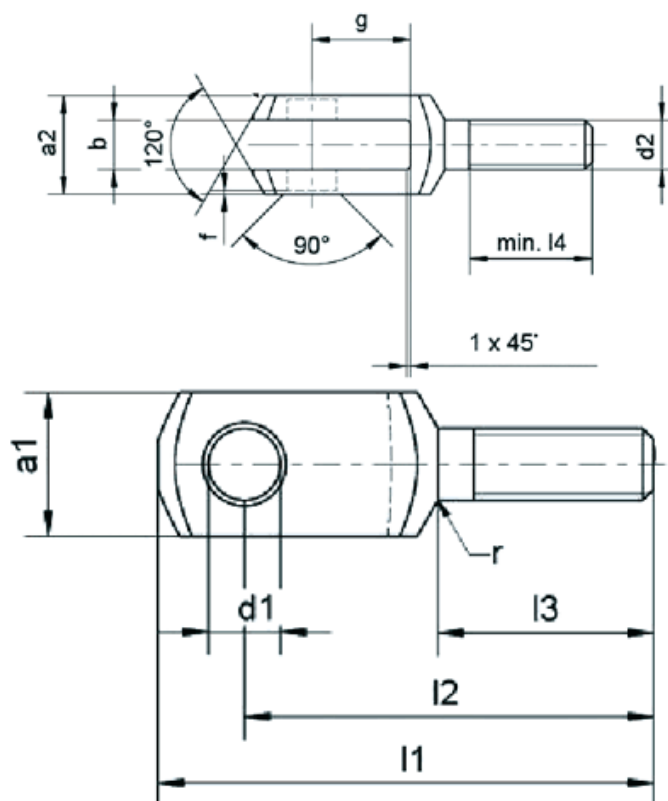

Article number: 140501448

Description: KLEE fork joint with outside thread
G 14x28 med 14x2 mm thread

Measures

a1 = 27

a2 = 27

b = 14

d1 = 14

d2 = M 14x2

f = 1

g = 28

l1 = 94

l2 = 78

l3 = 40

l4 = 35

r = 1,2